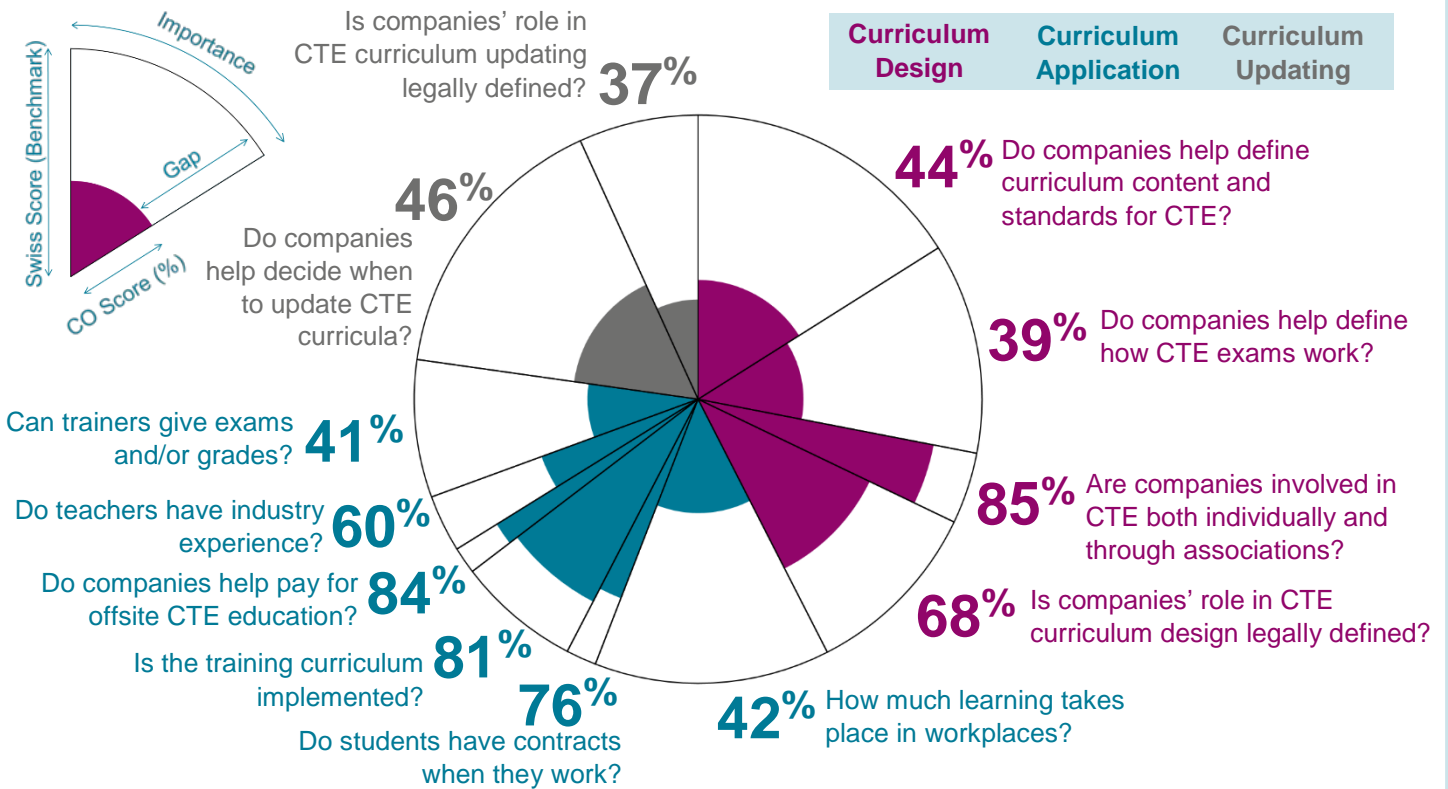

Colorado High School CTE

Linkage to Employment

Are CO CTE programs linked to employment?

Switzerland has the highest score of all countries with reliable data (darker).

Relative to that benchmark, CO scores only

50%

Highly linked CTE programs help young people enter the labor market, but **CO CTE scores low compared to international programs.**

Where does CO CTE fall behind the benchmark?

Although CO CTE programs try to link education and employment, **they are not connected to employment where it matters.**