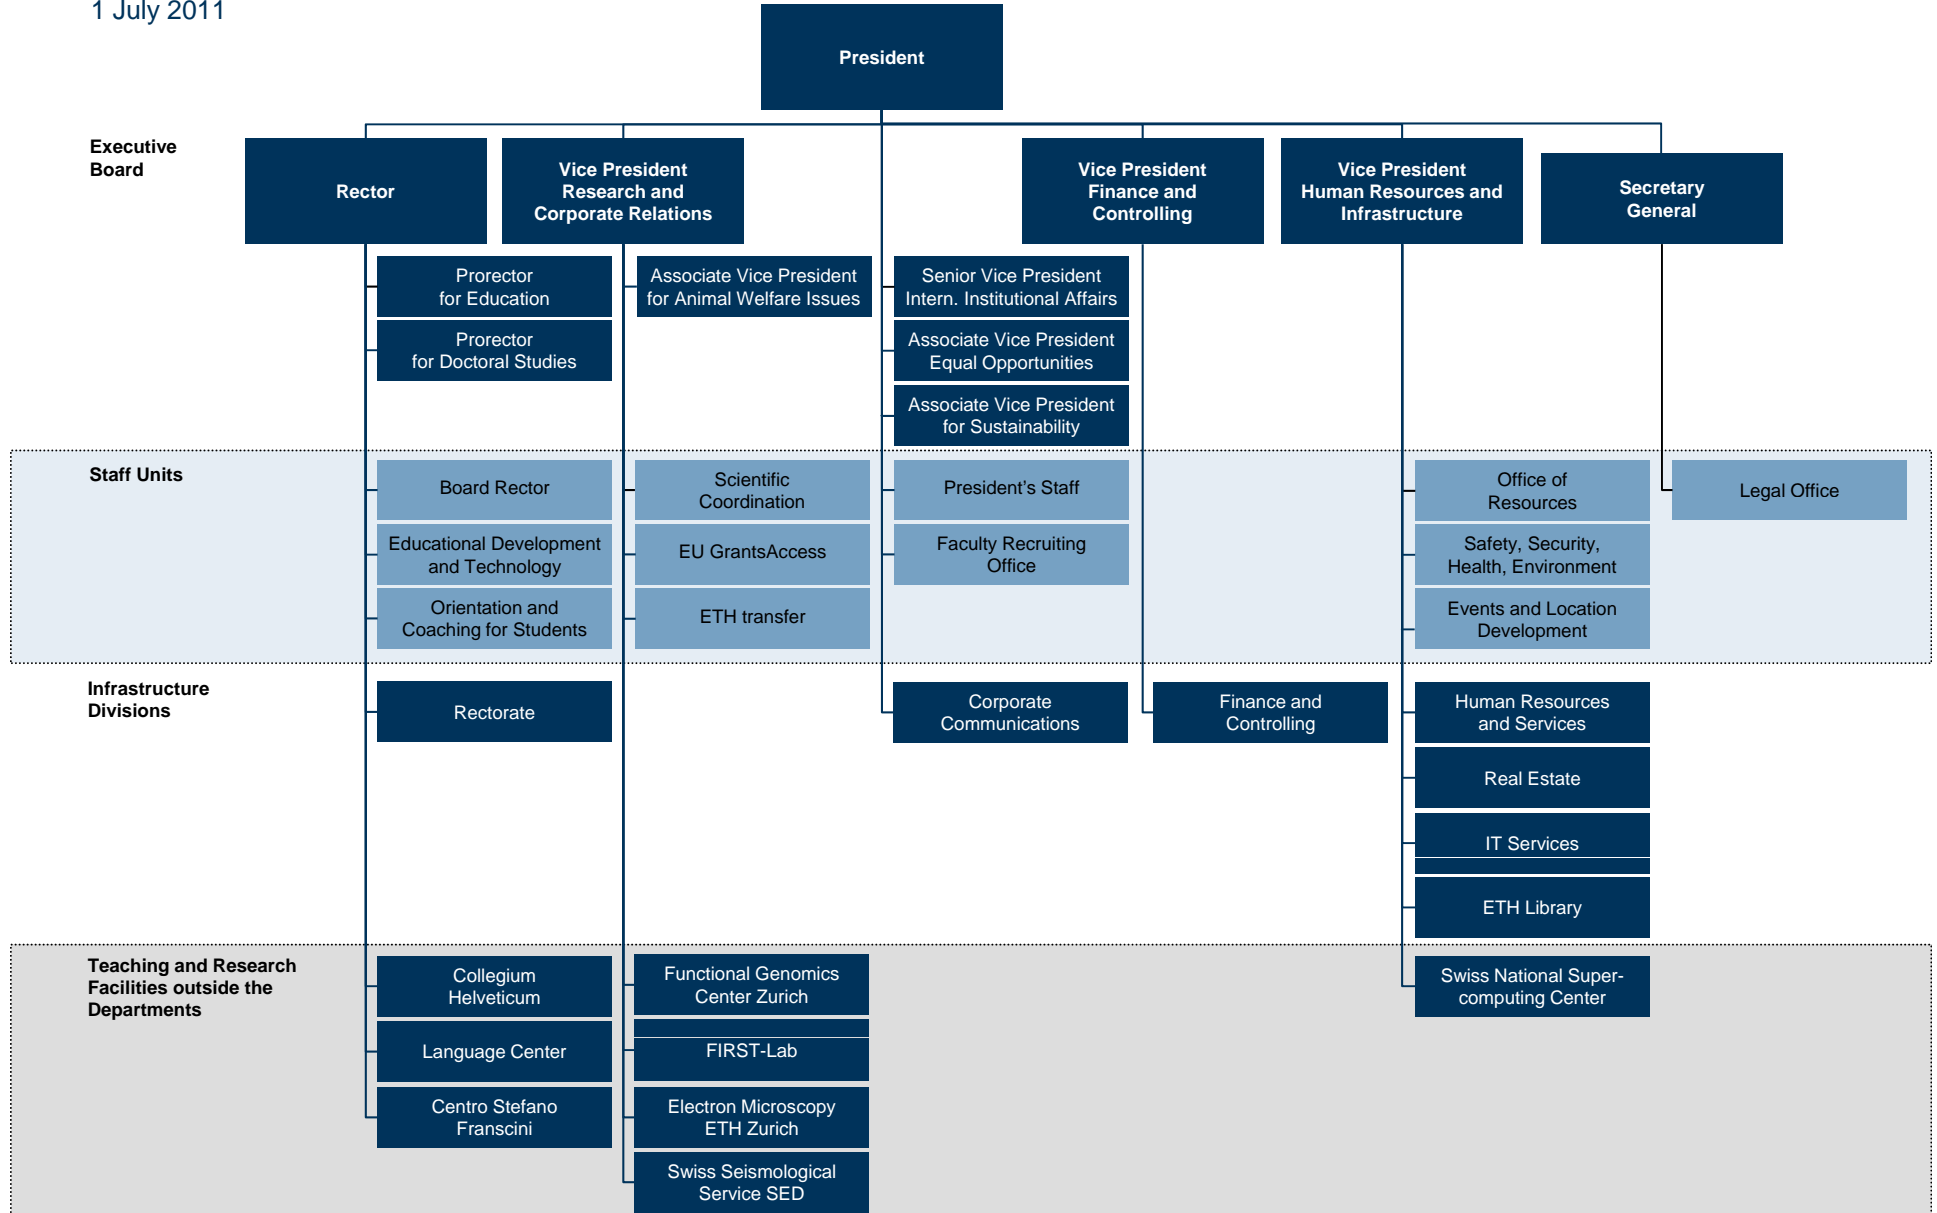

# Organisation Chart ETH Zurich

Executive Board, Administration, Teaching and Research Facilities outside the Departments

1 July 2011

# Organisation Chart ETH Zurich

## Executive Board and Departments

1 January 2012

**16 Departments**

Architecture and Civil Engineering	Engineering Sciences	Natural Sciences and Mathematics	System-oriented Natural Sciences	Management and Social Sciences
Architecture	Mechanical and Process Engineering	Mathematics	Earth Sciences	Management, Technology and Economics
Civil, Environmental and Geomatic Engineering	Information Technology and Electrical Engineering	Physics	Environmental Systems Science	Humanities, Social and Political Sciences
	Computer Science	Chemistry and Applied Biosciences	Health Sciences and Technology	
	Materials Science	Biology		
	Biosystems Science and Engineering			